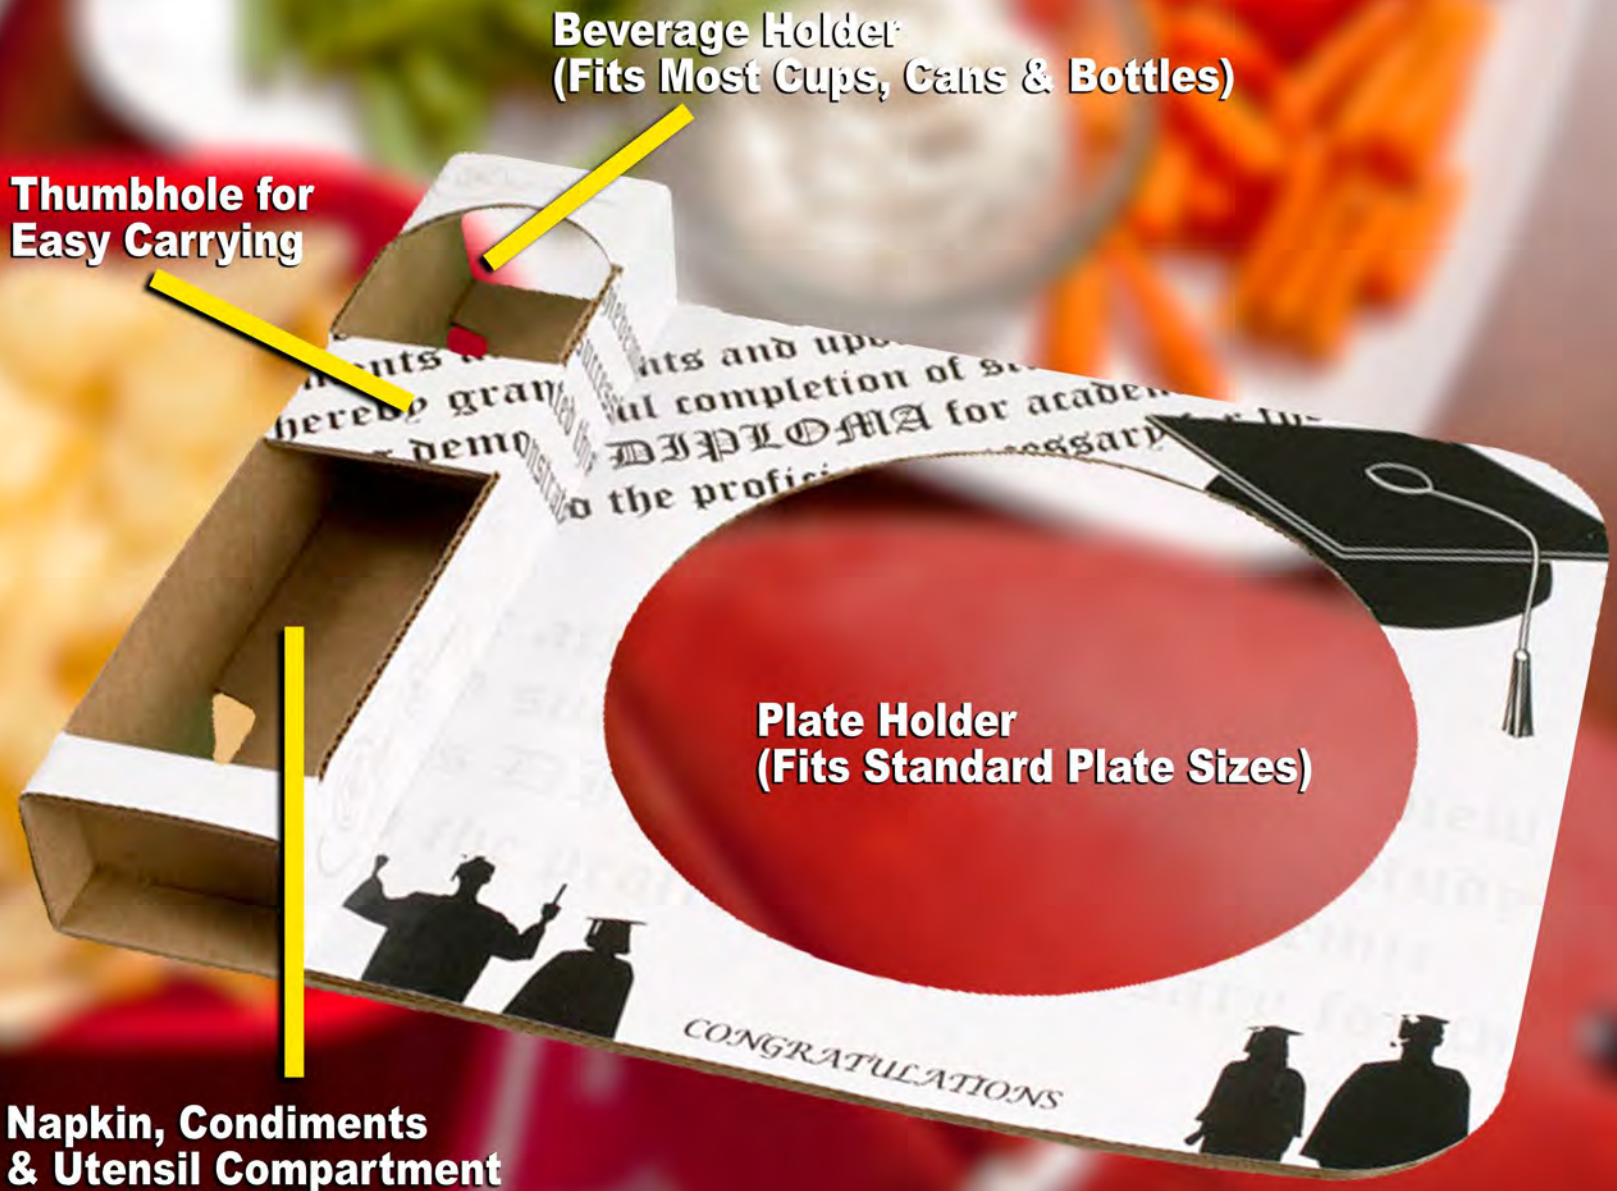

The Party Companion Tray

- Picnics
- Parties
- Tailgates
- Catered Events
- Buffets
- BBQs

PROUDLY SHOW YOUR SUPPORT FOR
TEAM NAME HERE

EASY AS 1 - 2 - 3